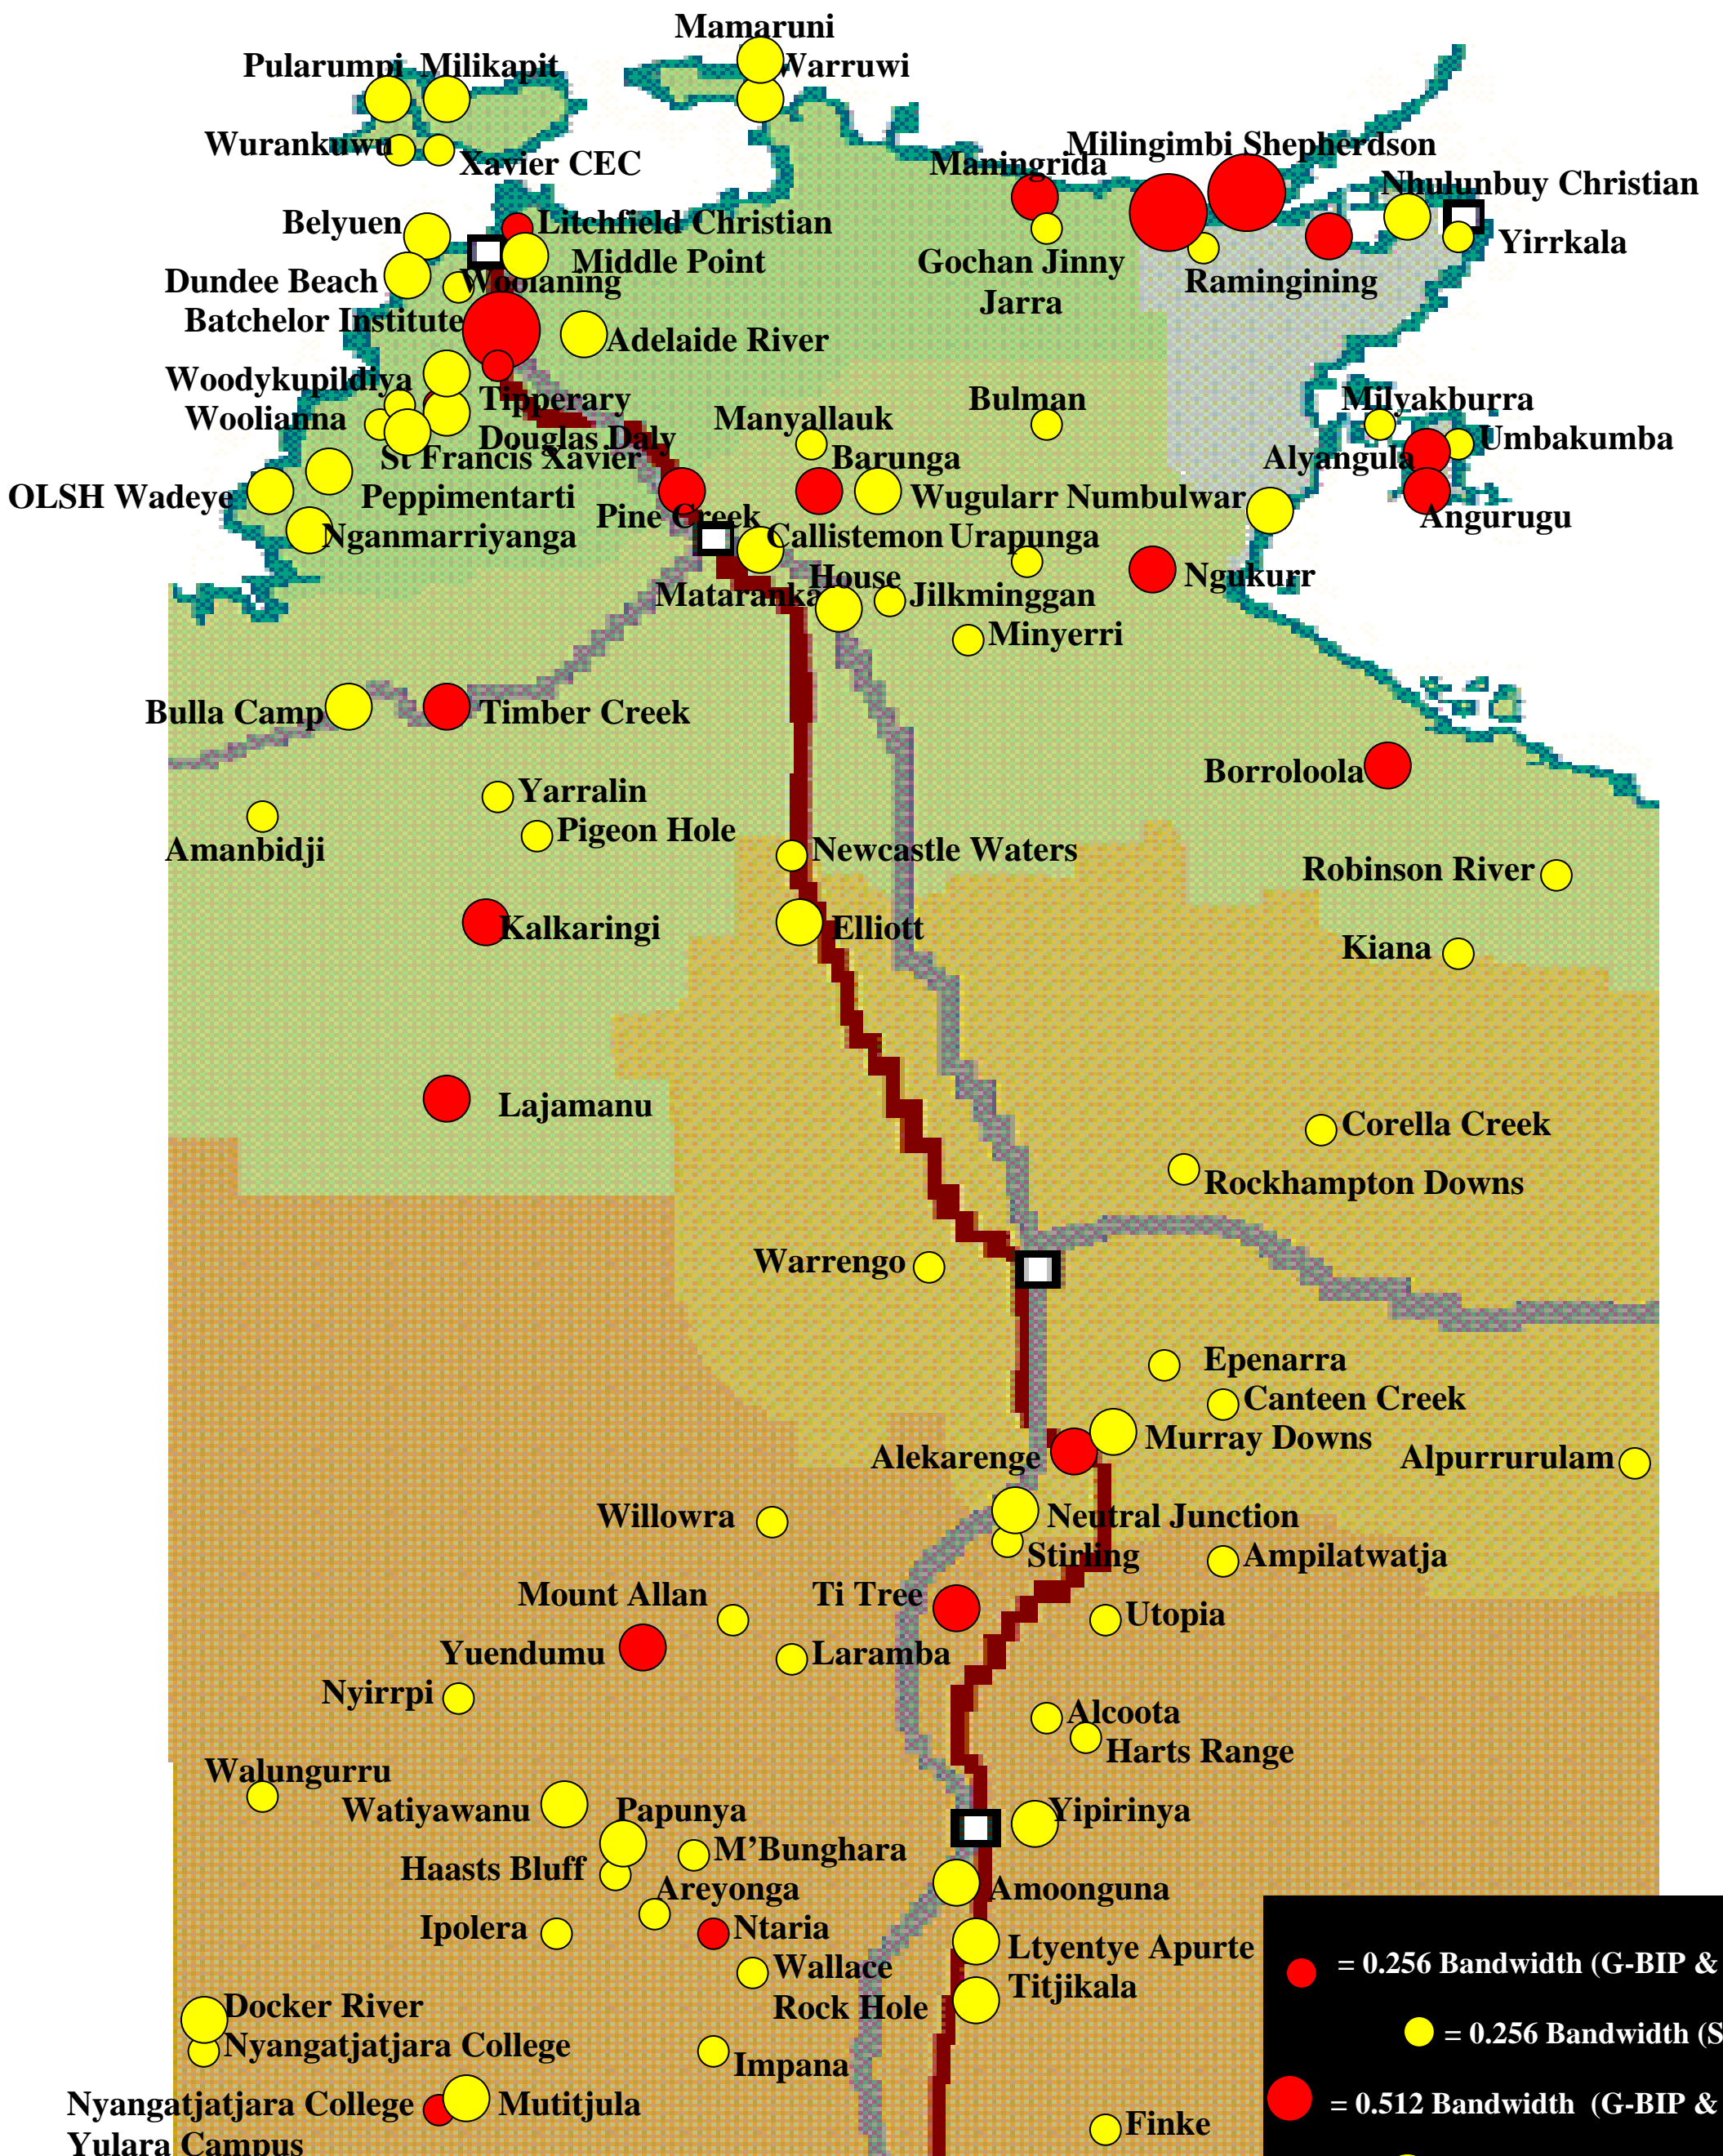

Low Bandwidth Schools – For REACT Use Optus Satellite

- = 0.256 Bandwidth (G-BIP & FR)
- = 0.256 Bandwidth (SAT)
- = 0.512 Bandwidth (G-BIP & FR)
- = 0.512 Bandwidth (SAT)
- = 1Mb Bandwidth (G-BIP & FR)