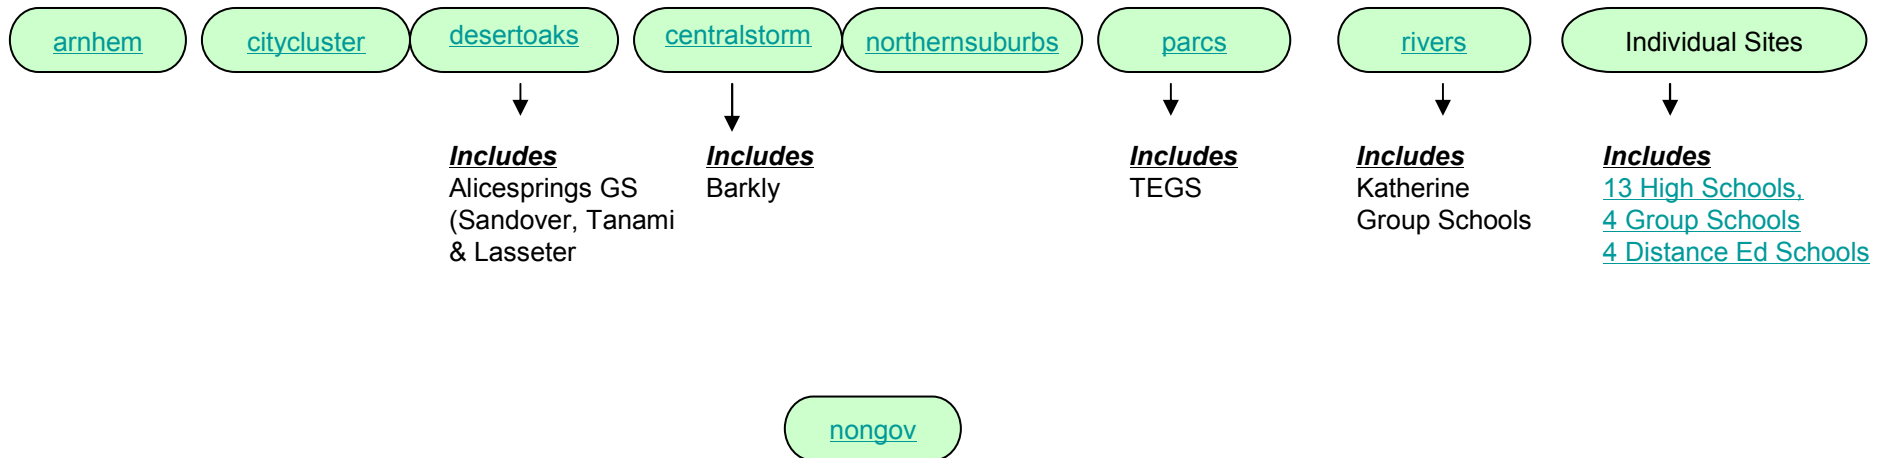

Northern
Territory
Government

espace structure

General espace

espace.ntschoools.net

Cluster espace sites

arnhem.espace.ntschoools.net
citycluster.espace.ntschoools.net
desertoaks.espace.ntschoools.net
centralstorm.espace.ntschoools.net
northernsuburbs.espace.ntschoools.net
parcs.espace.ntschoools.net
rivers.espace.ntschoools.net
nongov.espace.ntschoools.net

Individual espace sites

High Schools
Distance Education Schools
Group Schools

espace Structure

Northern
Territory
Government

Accessing espace in the ntschoools environment

You can access the general espace site through the ntschoools portal under the resource tab. Alternatively the portal administrator from your school can provide a URL link on your own individual portal site to the general espace, your cluster espace and to your individual espace site if it applies to your school.